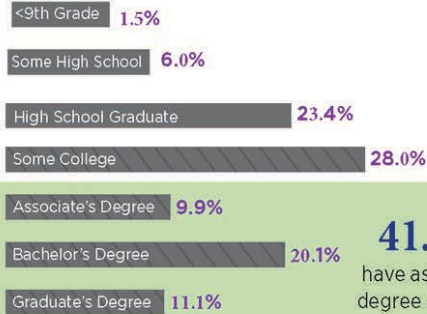

## EDUCATION

In the 2015-16 School Year, El Dorado County's average SAT score was 12% higher than the California average.

In 2015, El Dorado County had 34.6% fewer property crimes per capita than in California.