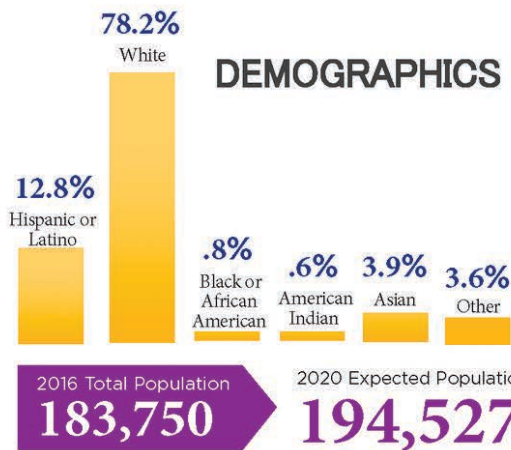

Where We Are

1 Hour from Sacramento International Airport

37 Miles from Sacramento State University

2 Community Colleges & World Class Public Schools

2 Fully Accredited Acute Care Hospitals

40 Miles from Downtown Sacramento

Over 70 Local Wineries

Home to Lake Tahoe

Home to the Rubicon Trail

Who We Are

EDUCATION

In the 2015-16 School Year, El Dorado County's average SAT score was 12% higher than the California average.

In 2015, El Dorado County had 34.6% fewer property crimes per capita than in California.

How We Live

The County offers a variety of lifestyles from semi-urban to rural. If you are an outdoor enthusiast, there is no better place to be with more than 25 lakes, rivers and streams for whitewater rafting and fishing, over 1 million acres of national forest for hiking, horseback riding and mountain biking, and ski resorts.

Quick access to Highway 50 that links to Interstate 80, Interstate 5, Highway 99, Highway 16, and Highway 49.

MEDIAN HOME PRICE

Association of Realtors, Jan. 2016:	429,130
Housing Units:	88,159
Median Age:	43.6
Median Household Income:	$42,325
Persons per square mile:	106

How We Work

OFFICE SPACE BREAKDOWN

El Dorado Hills
sq. ft. of vacant space: 21.4%

Commercial Land Inventory

- Commercial: 511 Parcels - 1,253 Acres
- Industrial: 178 Parcels - 1,090 Acres
- R&D: 60 Parcels - 711 Acres